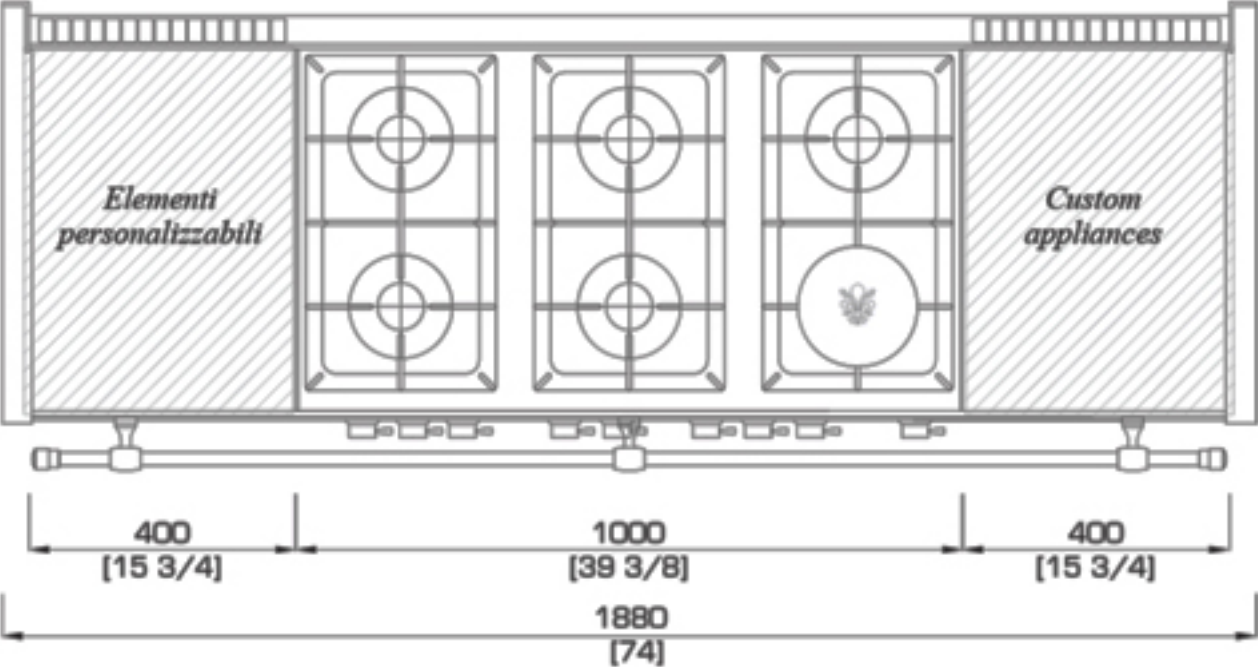

OG188S

OG188SP

ПРИБОРЫ ДЛЯ ПРИГОТОВЛЕНИЯ ПИЦЦИ

Combination Pasta cooker/Steamer/Bain Marie 400-600mm (Pasta cooker shown)

Combination Pasta cooker/Steamer/Bain Marie 400-600mm (Steamer shown)

Combination Pasta cooker/Steamer/Bain Marie 400-600mm (Bain Marie shown)

Gas Burners from 3.5 to 5.5 kW - 12,000 to 19,000 Btu's 300-600mm

Maxi Burner 10 kW - 35000 Btu's 400mm

Lava Rock Barbecue 400-800mm

Coup de feu 400-800 mm

Grooved Griddle 400-600-800 mm

Smooth Chromed Griddle 400 mm

Griddle in glass/ceramic 400 mm

Induction hob 400 mm

Induction Wok Burner 400 mm

Drip trays that are easily removable and dishwasher safe

Worktop with removable end-grain chopping board 400mm

Multifunction stainless steel ovens in GN* sizes