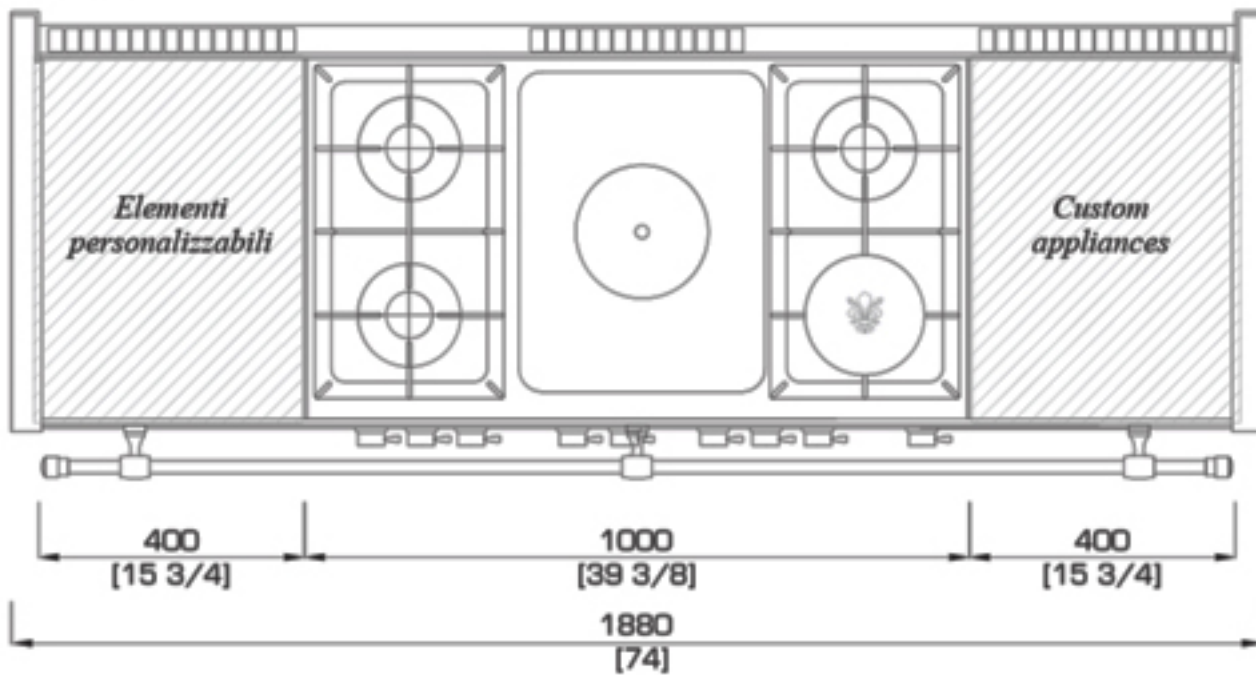

OG188S

OG188SP

ПРИБОРЫ ДЛЯ ПРИГОТОВЛЕНИЯ ПИЦЦИ

Combination Pasta cooker/Steamer/Bain Marie 400-600mm (Pasta cooker shown)

Combination Pasta cooker/Steamer/Bain Marie 400-600mm (Steamer shown)

Combination Pasta cooker/Steamer/Bain Marie 400-600mm (Bain Marie shown)

Gas Burners from 3.5 to 5.5 kW - 12,000 to 19,000 Btu's 300-600mm

Maxi Burner 10 kW - 35000 Btu's 400mm

Lava Rock Barbecue 400-800mm

Coup de feu 400-800 mm

Grooved Griddle 400-600-800 mm

Smooth Chromed Griddle 400 mm

Griddle in glass/ceramic 400 mm

Induction hob 400 mm

Induction Wok Burner 400 mm

Drip trays that are easily removable and dishwasher safe

Worktop with removable end-grain chopping board 400mm

Multifunction stainless steel ovens in GN* sizes