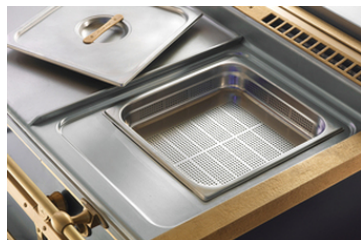

OG98

600
[23 5/8]

300
[11 13/16]

980
[38 5/8]

OG98

ПРИБОРЫ ДЛЯ ПРИГОТОВЛЕНИЯ ПИЦЦИ

Combination Pasta cooker/Steamer/Bain Marie 400-600mm (Pasta cooker shown)

Combination Pasta cooker/Steamer/Bain Marie 400-600mm (Steamer shown)

Combination Pasta cooker/Steamer/Bain Marie 400-600mm (Bain Marie shown)

Gas Burners from 3.5 to 5.5 kW - 12,000 to 19,000 Btu's 300-600mm

Maxi Burner 10 kW - 35000 Btu's 400mm

Lava Rock Barbecue 400-800mm

Coup de feu 400-800 mm

Grooved Griddle 400-600-800 mm

Smooth Chromed Griddle 400 mm

Griddle in glass/ceramic 400 mm

Induction hob 400 mm

Induction Wok Burner 400 mm

Drip trays that are easily removable and dishwasher safe

Worktop with removable end-grain chopping board 400mm

Multifunction stainless steel ovens in GN* sizes

Solid copper simmer plate

Integrated built-in sink with tap and drain 400mm

ОТДЕЛКА

Burnished Brass

Nickel