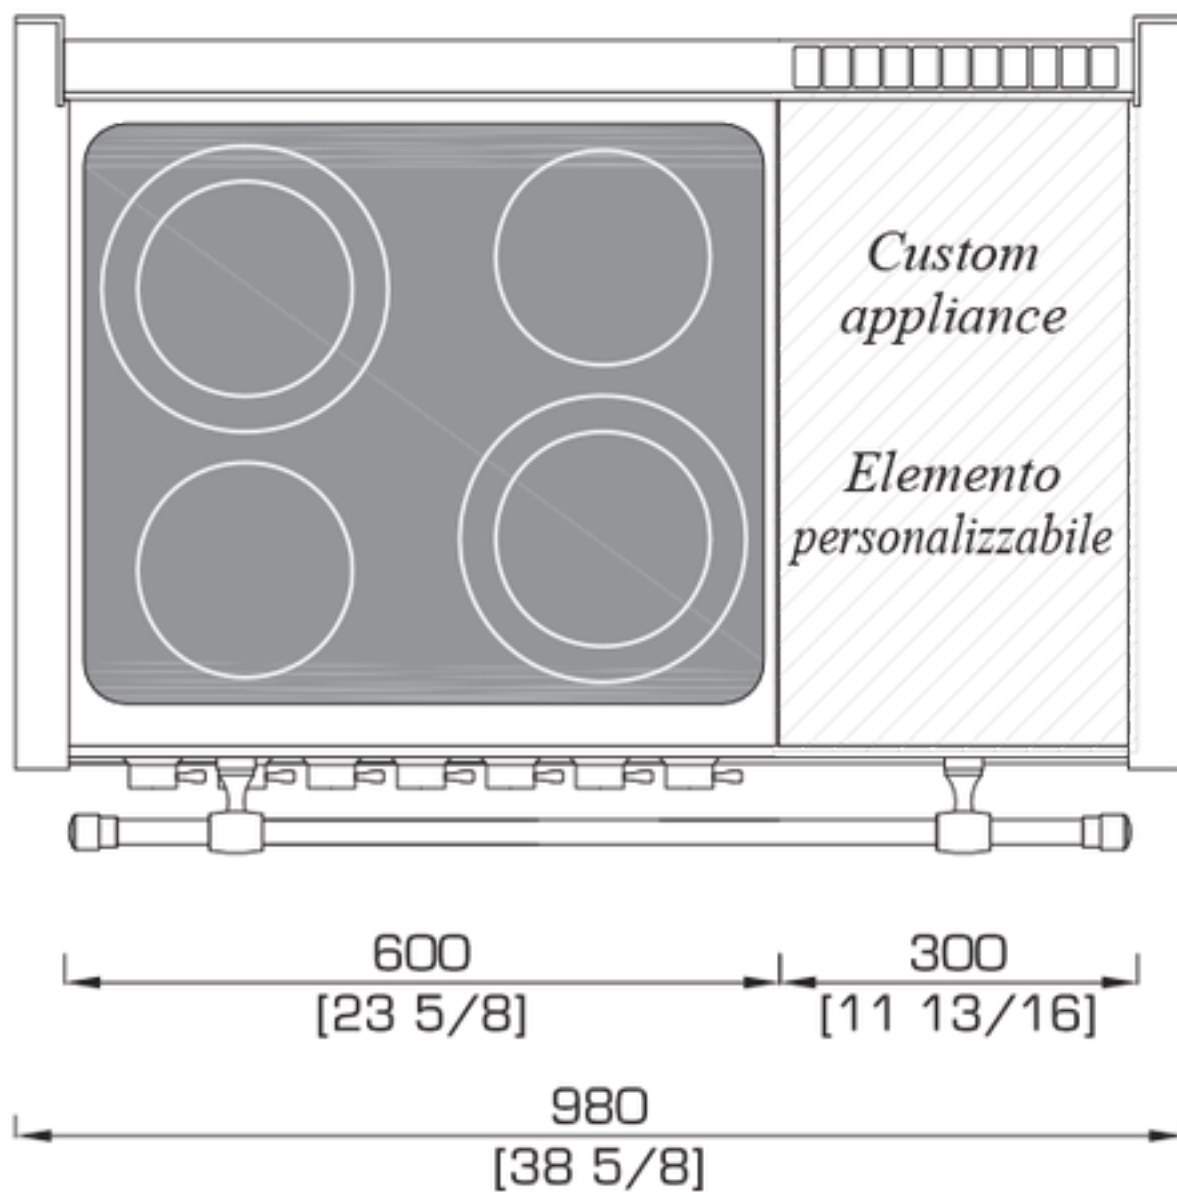

OG98

600
[23 5/8]

300
[11 13/16]

980
[38 5/8]

OG98

ПРИБОРЫ ДЛЯ ПРИГОТОВЛЕНИЯ ПИЦЦИ

Combination Pasta cooker/Steamer/Bain Marie 400-600mm (Pasta cooker shown)

Combination Pasta cooker/Steamer/Bain Marie 400-600mm (Steamer shown)

Combination Pasta cooker/Steamer/Bain Marie 400-600mm (Bain Marie shown)

Gas Burners from 3.5 to 5.5 kW - 12,000 to 19,000 Btu's 300-600mm

Maxi Burner 10 kW - 35000 Btu's 400mm

Lava Rock Barbecue 400-800mm

Coup de feu 400-800 mm

Grooved Griddle 400-600-800 mm

Smooth Chromed Griddle 400 mm

Griddle in glass/ceramic 400 mm

Induction hob 400 mm

Induction Wok Burner 400 mm

Drip trays that are easily removable and dishwasher safe