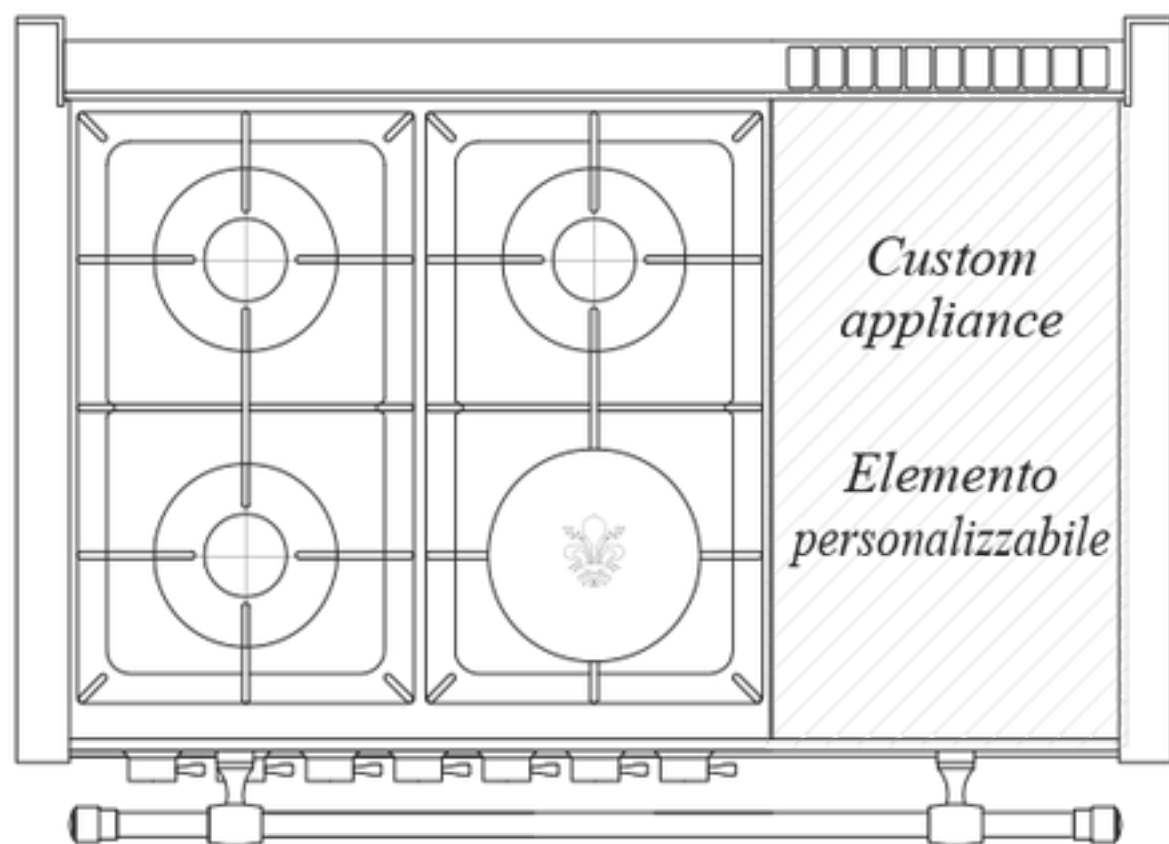

OG98

600
[23 5/8]

300
[11 13/16]

980
[38 5/8]

OG98

ПРИБОРЫ ДЛЯ ПРИГОТОВЛЕНИЯ ПИЦЦИ

Combination Pasta cooker/Steamer/Bain Marie 400-600mm (Pasta cooker shown)

Combination Pasta cooker/Steamer/Bain Marie 400-600mm (Steamer shown)

Combination Pasta cooker/Steamer/Bain Marie 400-600mm (Bain Marie shown)

Gas Burners from 3.5 to 5.5 kW - 12,000 to 19,000 Btu's 300-600mm

Maxi Burner 10 kW - 35000 Btu's 400mm

Lava Rock Barbecue 400-800mm

Coup de feu 400-800 mm

Grooved Griddle 400-600-800 mm

Smooth Chromed Griddle 400 mm

Griddle in glass/ceramic 400 mm

Induction hob 400 mm

Induction Wok Burner 400 mm

Drip trays that are easily removable and dishwasher safe