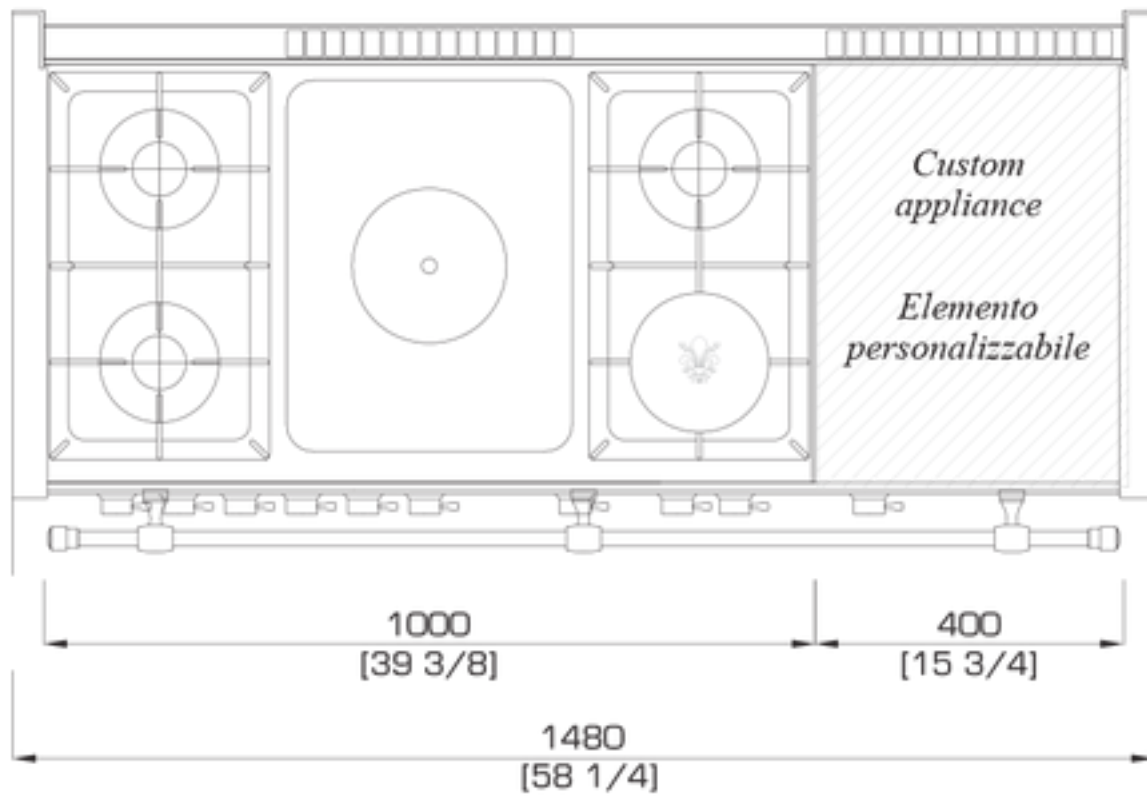

OG148S

OG148SP

ПРИБОРЫ ДЛЯ ПРИГОТОВЛЕНИЯ ПИЦЦИ

Combination Pasta cooker/Steamer/Bain Marie 400-600mm (Pasta cooker shown)

Combination Pasta cooker/Steamer/Bain Marie 400-600mm (Steamer shown)

Combination Pasta cooker/Steamer/Bain Marie 400-600mm (Bain Marie shown)

Gas Burners from 3.5 to 5.5 kW - 12,000 to 19,000 Btu's 300-600mm

Maxi Burner 10 kW - 35000 Btu's 400mm

Lava Rock Barbecue 400-800mm

Coup de feu 400-800 mm

Grooved Griddle 400-600-800 mm

Smooth Chromed Griddle 400 mm

Griddle in glass/ceramic 400 mm

Induction hob 400 mm

Induction Wok Burner 400 mm

Drip trays that are easily removable and dishwasher safe

Worktop with removable end-grain chopping board 400mm

Multifunction stainless steel ovens in GN* sizes