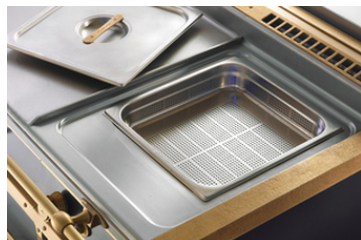

OG148S

OG148SP

ПРИБОРЫ ДЛЯ ПРИГОТОВЛЕНИЯ ПИЦЦИ

Combination Pasta cooker/Steamer/Bain Marie 400-600mm (Pasta cooker shown)

Combination Pasta cooker/Steamer/Bain Marie 400-600mm (Steamer shown)

Combination Pasta cooker/Steamer/Bain Marie 400-600mm (Bain Marie shown)

Gas Burners from 3.5 to 5.5 kW - 12,000 to 19,000 Btu's 300-600mm

Maxi Burner 10 kW - 35000 Btu's 400mm

Lava Rock Barbecue 400-800mm

Coup de feu 400-800 mm

Grooved Griddle 400-600-800 mm

Smooth Chromed Griddle 400 mm

Griddle in glass/ceramic 400 mm

Induction hob 400 mm

Induction Wok Burner 400 mm

Drip trays that are easily removable and dishwasher safe

Worktop with removable end-grain chopping board 400mm

Multifunction stainless steel ovens in GN* sizes

Solid copper simmer plate

Integrated built-in sink with tap and drain 400mm

ОТДЕЛКА

Burnished Brass

Nickel

Chrome

Officine Gullo brass handles

Wooden handles are available in various hardwoods