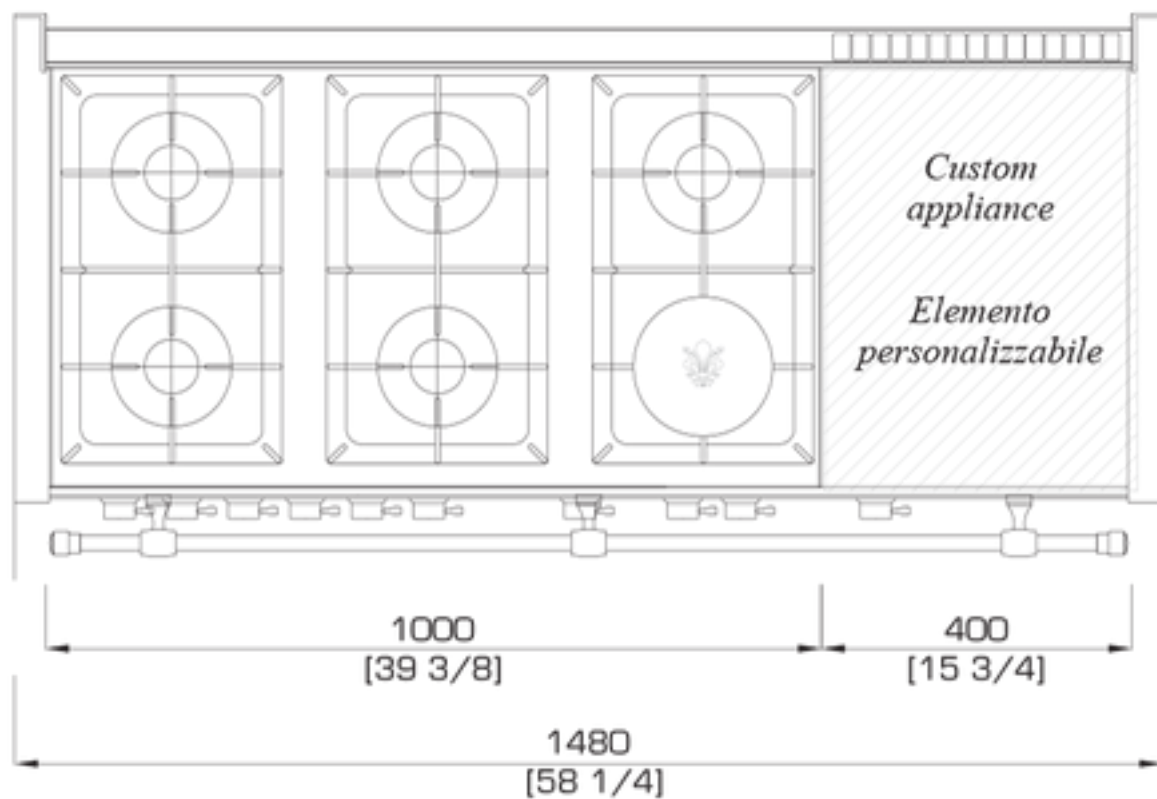

OG148S

OG148SP

ПРИБОРЫ ДЛЯ ПРИГОТОВЛЕНИЯ ПИЦЦИ

Combination Pasta cooker/Steamer/Bain Marie 400-600mm (Pasta cooker shown)

Combination Pasta cooker/Steamer/Bain Marie 400-600mm (Steamer shown)

Combination Pasta cooker/Steamer/Bain Marie 400-600mm (Bain Marie shown)

Gas Burners from 3.5 to 5.5 kW - 12,000 to 19,000 Btu's 300-600mm

Maxi Burner 10 kW - 35000 Btu's 400mm

Lava Rock Barbecue 400-800mm

Coup de feu 400-800 mm

Grooved Griddle 400-600-800 mm

Smooth Chromed Griddle 400 mm